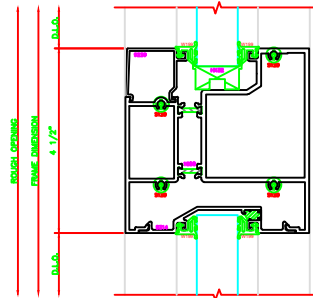

622 15° TO 30° INSIDE ADJ. VERT.  
403 SCREENPLINE

625 15° TO 30° OUTSIDE ADJ. VERT.  
403 SCREENPLINE

623 23° OUTSIDE VERT.  
403 SCREENPLINE

507 O.G. HORZ.  
403 SCREENPLINE

621 0° TO 15° OUTSIDE ADJ. VERT.  
403 SCREENPLINE

607 0° TO 15° INSIDE ADJUSTABLE DEG. VERT.  
403 SCREENPLINE

627 15° TO 23° INSIDE ADJ. VERT.  
403 SCREENPLINE

ERASE NOTE:  
ARCH./G.C. NOTE:  
INTERIOR USE ONLY

202 O.G. SILL  
403 SCREENPLINE

205 LG. SILL  
403 SCREENPLINE