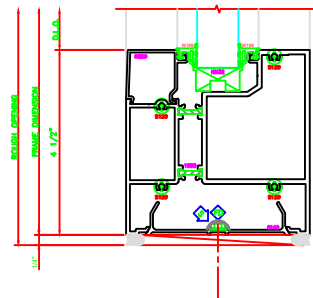

622 15° TO 30° INSIDE ADJ. VERT.  
403 SCREENPLINE

625 15° TO 30° OUTSIDE ADJ. VERT.  
403 SCREENPLINE

623 23° OUTSIDE VERT.  
403 SCREENPLINE

507 O.G. HORZ.  
403 SCREENPLINE

621 0° TO 15° OUTSIDE ADJ. VERT.  
403 SCREENPLINE

607 0° TO 15° INSIDE ADJUSTABLE DEG. VERT.  
403 SCREENPLINE

627 15° TO 23° INSIDE ADJ. VERT.  
403 SCREENPLINE

ERASE NOTE:  
ARCH./G.C. NOTE:  
INTERIOR USE ONLY

202 O.G. SILL  
403 SCREENPLINE

205 LG. SILL  
403 SCREENPLINE