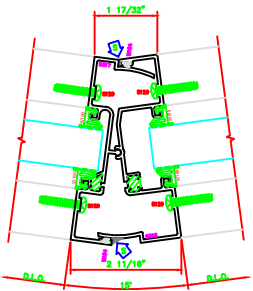

622 15° TO 30° INSIDE ADJ. VERT.  
403 SCREENPLINE

625 15° TO 30° OUTSIDE ADJ. VERT.  
403 SCREENPLINE

623 23° OUTSIDE VERT.  
403 SCREENPLINE

507 O.G. HORZ.  
403 SCREENPLINE

621 0° TO 15° OUTSIDE ADJ. VERT.  
403 SCREENPLINE

607 0° TO 15° INSIDE ADJUSTABLE DEG. VERT.  
403 SCREENPLINE

627 15° TO 23° INSIDE ADJ. VERT.  
403 SCREENPLINE

ERASE NOTE:  
ARCH./G.C. NOTE:  
INTERIOR USE ONLY

202 O.G. SILL  
403 SCREENPLINE

205 LG. SILL  
403 SCREENPLINE