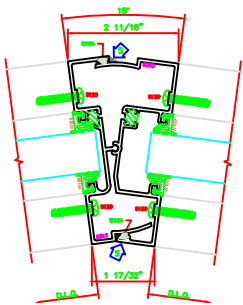

622 15° TO 30° INSIDE ADJ. VERT.  
403 SCREENPLINE

625 15° TO 30° OUTSIDE ADJ. VERT.  
403 SCREENPLINE

623 23° OUTSIDE VERT.  
403 SCREENPLINE

507 O.G. HORZ.  
403 SCREENPLINE

621 0° TO 15° OUTSIDE ADJ. VERT.  
403 SCREENPLINE

607 0° TO 15° INSIDE ADJUSTABLE DEG. VERT.  
403 SCREENPLINE

627 15° TO 23° INSIDE ADJ. VERT.  
403 SCREENPLINE

ERASE NOTE:  
ARCH./G.C. NOTE:  
INTERIOR USE ONLY

202 O.G. SILL  
403 SCREENPLINE

205 LG. SILL  
403 SCREENPLINE