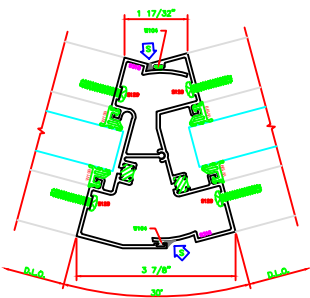

622 15° TO 30° INSIDE ADJ. VERT.  
403 SCREENPLINE

625 15° TO 30° OUTSIDE ADJ. VERT.  
403 SCREENPLINE

623 23° OUTSIDE VERT.  
403 SCREENPLINE

507 O.G. HORZ.  
403 SCREENPLINE

621 0° TO 15° OUTSIDE ADJ. VERT.  
403 SCREENPLINE

607 0° TO 15° INSIDE ADJUSTABLE DEG. VERT.  
403 SCREENPLINE

627 15° TO 23° INSIDE ADJ. VERT.  
403 SCREENPLINE

ERASE NOTE:  
ARCH./G.C. NOTE:  
INTERIOR USE ONLY

202 O.G. SILL  
403 SCREENPLINE

205 LG. SILL  
403 SCREENPLINE