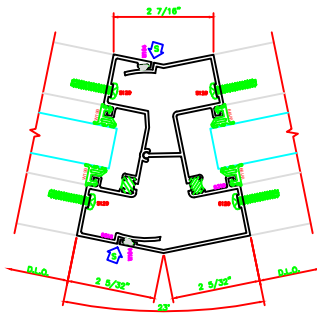

622 15° TO 30° INSIDE ADJ. VERT.  
403 SCREENPLINE

625 15° TO 30° OUTSIDE ADJ. VERT.  
403 SCREENPLINE

623 23° OUTSIDE VERT.  
403 SCREENPLINE

507 O.G. HORZ.  
403 SCREENPLINE

621 0° TO 15° OUTSIDE ADJ. VERT.  
403 SCREENPLINE

607 0° TO 15° INSIDE ADJUSTABLE DEG. VERT.  
403 SCREENPLINE

627 15° TO 23° INSIDE ADJ. VERT.  
403 SCREENPLINE

ERASE NOTE:  
ARCH./G.C. NOTE:  
INTERIOR USE ONLY

202 O.G. SILL  
403 SCREENPLINE

205 LG. SILL  
403 SCREENPLINE