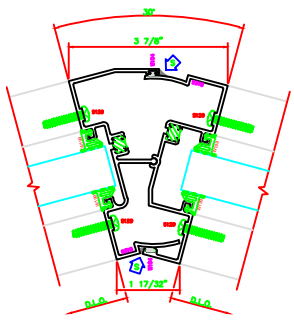

622 15° TO 30° INSIDE ADJ. VERT.  
403 SCREENPLINE

625 15° TO 30° OUTSIDE ADJ. VERT.  
403 SCREENPLINE

623 23° OUTSIDE VERT.  
403 SCREENPLINE

507 O.G. HORZ.  
403 SCREENPLINE

621 0° TO 15° OUTSIDE ADJ. VERT.  
403 SCREENPLINE

607 0° TO 15° INSIDE ADJUSTABLE DEG. VERT.  
403 SCREENPLINE

627 15° TO 23° INSIDE ADJ. VERT.  
403 SCREENPLINE

ERASE NOTE:  
ARCH./G.C. NOTE:  
INTERIOR USE ONLY

202 O.G. SILL  
403 SCREENPLINE

205 LG. SILL  
403 SCREENPLINE