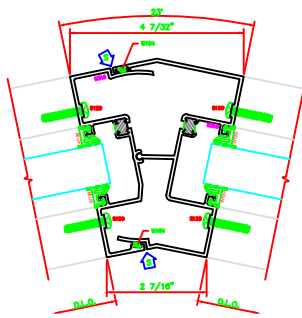

622 15° TO 30° INSIDE ADJ. VERT.  
403 SCREENPLINE

625 15° TO 30° OUTSIDE ADJ. VERT.  
403 SCREENPLINE

623 23° OUTSIDE VERT.  
403 SCREENPLINE

507 O.G. HORZ.  
403 SCREENPLINE

621 0° TO 15° OUTSIDE ADJ. VERT.  
403 SCREENPLINE

607 0° TO 15° INSIDE ADJUSTABLE DEG. VERT.  
403 SCREENPLINE

627 15° TO 23° INSIDE ADJ. VERT.  
403 SCREENPLINE

ERASE NOTE:  
ARCH./G.C. NOTE:  
INTERIOR USE ONLY

202 O.G. SILL  
403 SCREENPLINE

205 LG. SILL  
403 SCREENPLINE