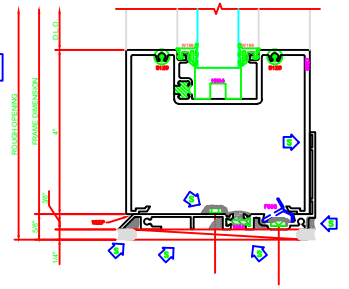

607 0° TO 15° INSIDE ADJUSTABLE DEG. VERT.  
403 SCREENPLINE

627 15° TO 23° INSIDE ADJ. VERT.  
403 SCREENPLINE

ERASE NOTE:  
ARCH./G.C. NOTE:  
INTERIOR USE ONLY

202 O.G. SILL  
403 SCREENPLINE

205 LG. SILL  
403 SCREENPLINE