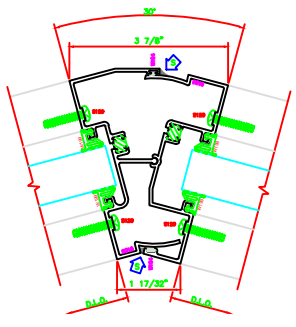

622 15° TO 30° INSIDE ADJ. VERT.
403 SCREWPLANE

625 15° TO 30° OUTSIDE ADJ. VERT.
403 SCREWPLANE

623 23° OUTSIDE VERT.
403 SCREWPLANE

621 0° TO 15° OUTSIDE ADJ. VERT.
403 SCREWPLANE

607 0° TO 15° INSIDE ADJUSTABLE DEG. VERT.
403 SCREWPLANE

627 15° TO 23° INSIDE ADJ. VERT.
403 SCREWPLANE

507 O.G. HORZ.
403 SCREWPLANE

ERASE NOTE:
ARCH./G.C. NOTE:
INTERIOR USE ONLY

202 O.G. SILL
403 SCREWPLANE

205 LG. SILL
403 SCREWPLANE