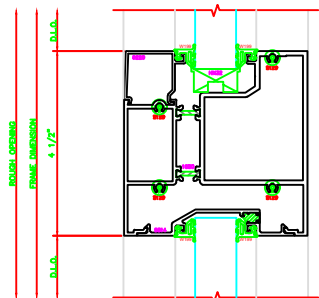

622 15° TO 30° INSIDE ADJ. VERT.
403 SCREWPLANE

625 15° TO 30° OUTSIDE ADJ. VERT.
403 SCREWPLANE

623 23° OUTSIDE VERT.
403 SCREWPLANE

621 0° TO 15° OUTSIDE ADJ. VERT.
403 SCREWPLANE

607 0° TO 15° INSIDE ADJUSTABLE DEG. VERT.
403 SCREWPLANE

627 15° TO 23° INSIDE ADJ. VERT.
403 SCREWPLANE

507 O.G. HORZ.
403 SCREWPLANE

ERASE NOTE:
ARCH./G.C. NOTE:
INTERIOR USE ONLY

202 O.G. SILL
403 SCREWPLANE

205 LG. SILL
403 SCREWPLANE