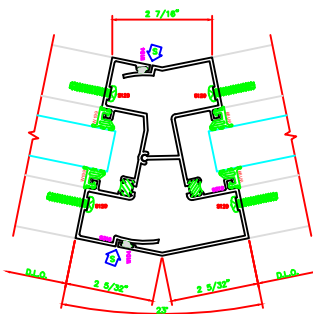

622 15° TO 30° INSIDE ADJ. VERT.
403 SCREWPLANE

625 15° TO 30° OUTSIDE ADJ. VERT.
403 SCREWPLANE

623 23° OUTSIDE VERT.
403 SCREWPLANE

621 0° TO 15° OUTSIDE ADJ. VERT.
403 SCREWPLANE

607 0° TO 15° INSIDE ADJUSTABLE DEG. VERT.
403 SCREWPLANE

627 15° TO 23° INSIDE ADJ. VERT.
403 SCREWPLANE

507 O.G. HORZ.
403 SCREWPLANE

ERASE NOTE:
ARCH./G.C. NOTE:
INTERIOR USE ONLY

202 O.G. SILL
403 SCREWPLANE

205 LG. SILL
403 SCREWPLANE