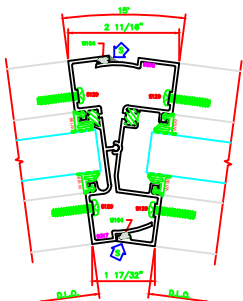

622 15° TO 30° INSIDE ADJ. VERT.
403 SCREWPLANE

625 15° TO 30° OUTSIDE ADJ. VERT.
403 SCREWPLANE

623 23° OUTSIDE VERT.
403 SCREWPLANE

621 0° TO 15° OUTSIDE ADJ. VERT.
403 SCREWPLANE

607 0° TO 15° INSIDE ADJUSTABLE DEG. VERT.
403 SCREWPLANE

627 15° TO 23° INSIDE ADJ. VERT.
403 SCREWPLANE

507 O.G. HORZ.
403 SCREWPLANE

ERASE NOTE:
ARCH./G.C. NOTE:
INTERIOR USE ONLY

202 O.G. SILL
403 SCREWPLANE

205 LG. SILL
403 SCREWPLANE