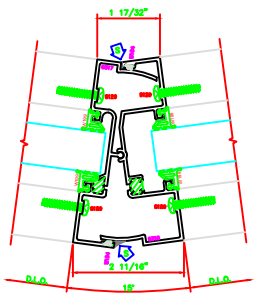

622 15° TO 30° INSIDE ADJ. VERT.
403 SCREWPLANE

625 15° TO 30° OUTSIDE ADJ. VERT.
403 SCREWPLANE

623 23° OUTSIDE VERT.
403 SCREWPLANE

621 0° TO 15° OUTSIDE ADJ. VERT.
403 SCREWPLANE

607 0° TO 15° INSIDE ADJUSTABLE DEG. VERT.
403 SCREWPLANE

627 15° TO 23° INSIDE ADJ. VERT.
403 SCREWPLANE

507 O.G. HORZ.
403 SCREWPLANE

ERASE NOTE:
ARCH./G.C. NOTE:
INTERIOR USE ONLY

202 O.G. SILL
403 SCREWPLANE

205 LG. SILL
403 SCREWPLANE