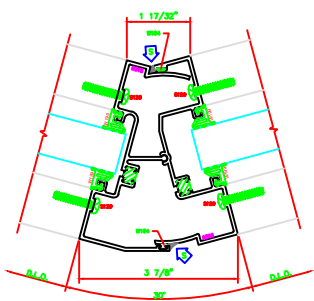

622 15° TO 30° INSIDE ADJ. VERT.
403 SCREWPLANE

625 15° TO 30° OUTSIDE ADJ. VERT.
403 SCREWPLANE

623 23° OUTSIDE VERT.
403 SCREWPLANE

621 0° TO 15° OUTSIDE ADJ. VERT.
403 SCREWPLANE

607 0° TO 15° INSIDE ADJUSTABLE DEG. VERT.
403 SCREWPLANE

627 15° TO 23° INSIDE ADJ. VERT.
403 SCREWPLANE

507 O.G. HORZ.
403 SCREWPLANE

ERASE NOTE:
ARCH./G.C. NOTE:
INTERIOR USE ONLY

202 O.G. SILL
403 SCREWPLANE

205 LG. SILL
403 SCREWPLANE