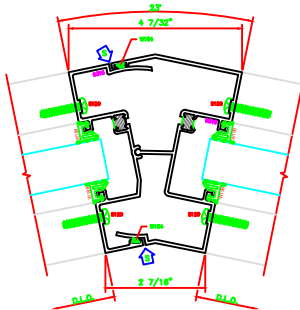

622 15° TO 30° INSIDE ADJ. VERT.
403 SCREWPLANE

625 15° TO 30° OUTSIDE ADJ. VERT.
403 SCREWPLANE

623 23° OUTSIDE VERT.
403 SCREWPLANE

621 0° TO 15° OUTSIDE ADJ. VERT.
403 SCREWPLANE

607 0° TO 15° INSIDE ADJUSTABLE DEG. VERT.
403 SCREWPLANE

627 15° TO 23° INSIDE ADJ. VERT.
403 SCREWPLANE

507 O.G. HORZ.
403 SCREWPLANE

ERASE NOTE:
ARCH./G.C. NOTE:
INTERIOR USE ONLY

202 O.G. SILL
403 SCREWPLANE

205 LG. SILL
403 SCREWPLANE