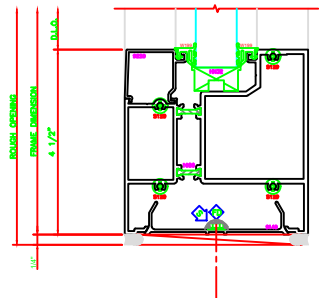

622 15° TO 30° INSIDE ADJ. VERT.
403 SCREWPLANE

625 15° TO 30° OUTSIDE ADJ. VERT.
403 SCREWPLANE

623 23° OUTSIDE VERT.
403 SCREWPLANE

621 0° TO 15° OUTSIDE ADJ. VERT.
403 SCREWPLANE

607 0° TO 15° INSIDE ADJUSTABLE DEG. VERT.
403 SCREWPLANE

627 15° TO 23° INSIDE ADJ. VERT.
403 SCREWPLANE

507 O.G. HORZ.
403 SCREWPLANE

ERASE NOTE:
ARCH./G.C. NOTE:
INTERIOR USE ONLY

202 O.G. SILL
403 SCREWPLANE

205 LG. SILL
403 SCREWPLANE