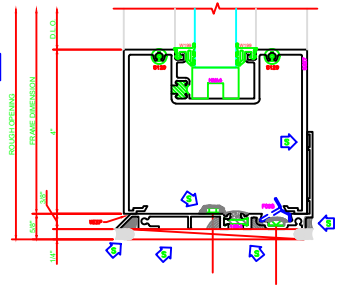

627 15° TO 23° INSIDE ADJ. VERT.
403 SCREWPLANE

507 O.G. HORZ.
403 SCREWPLANE

ERASE NOTE:
ARCH./G.C. NOTE:
INTERIOR USE ONLY

202 O.G. SILL
403 SCREWPLANE

205 LG. SILL
403 SCREWPLANE