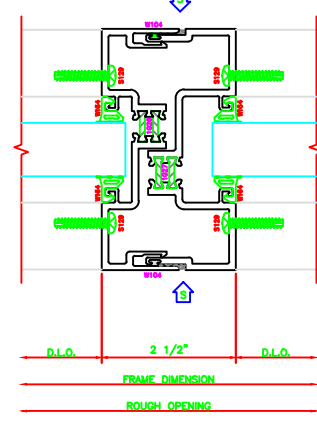

400	JAMB
	403
	SCREW SPLINE

600	VERTICAL
	403
	SCREW SPLINE

601	EXPANSION VERTICAL
	403
	SCREW SPLINE

401	JAMB
	403
	SCREW SPLINE

100	I.G. HEAD
	403
	SCREW SPLINE

500	I.G. HORIZONTAL
	403
	SCREW SPLINE

200	I.G. SILL
	403
	SCREW SPLINE