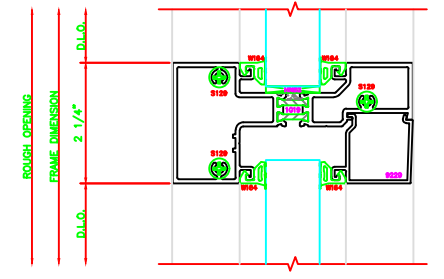

400	JAMB
	403
	SCREW SPLINE

600	VERTICAL
	403
	SCREW SPLINE

601	EXPANSION VERTICAL
	403
	SCREW SPLINE

401	JAMB
	403
	SCREW SPLINE

100	I.G. HEAD
	403
	SCREW SPLINE

500	I.G. HORIZONTAL
	403
	SCREW SPLINE

200	I.G. SILL
	403
	SCREW SPLINE