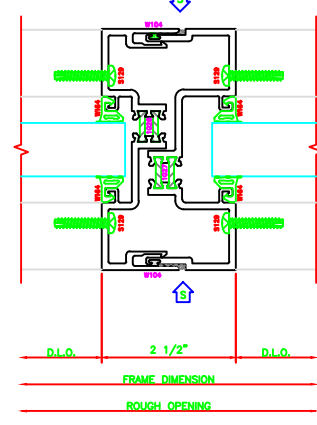

400 JAMB
403 SCREW SPLINE

600 VERTICAL
403 SCREW SPLINE

601 EXPANSION VERTICAL
403 SCREW SPLINE

401 JAMB
403 SCREW SPLINE

100 I.G. HEAD
403 SCREW SPLINE

500 I.G. HORIZONTAL
403 SCREW SPLINE

200 I.G. SILL
403 SCREW SPLINE