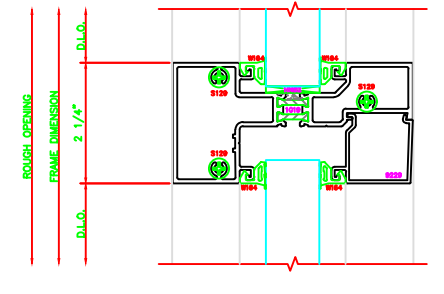

400 JAMB
403 SCREW SPLINE

600 VERTICAL
403 SCREW SPLINE

601 EXPANSION VERTICAL
403 SCREW SPLINE

401 JAMB
403 SCREW SPLINE

100 I.G. HEAD
403 SCREW SPLINE

500 I.G. HORIZONTAL
403 SCREW SPLINE

200 I.G. SILL
403 SCREW SPLINE