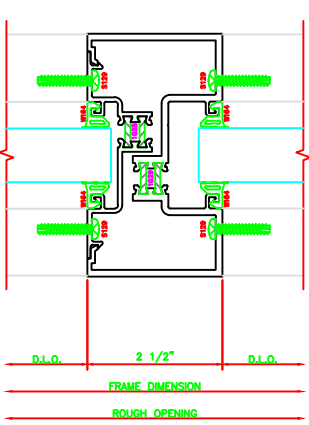

400	JAMB
	403
	SCREW SPLINE

600	VERTICAL
	403
	SCREW SPLINE

601	EXPANSION VERTICAL
	403
	SCREW SPLINE

401	JAMB
	403
	SCREW SPLINE

101	O.G. HEAD
	403
	SCREW SPLINE

501	O.G. HORIZONTAL
	403
	SCREW SPLINE

201	O.G. SILL
	403
	SCREW SPLINE