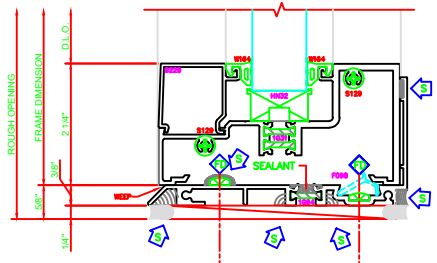

400	JAMB
	403
	SCREW SPLINE

600	VERTICAL
	403
	SCREW SPLINE

601	EXPANSION VERTICAL
	403
	SCREW SPLINE

401	JAMB
	403
	SCREW SPLINE

101	O.G. HEAD
	403
	SCREW SPLINE

501	O.G. HORIZONTAL
	403
	SCREW SPLINE

201	O.G. SILL
	403
	SCREW SPLINE