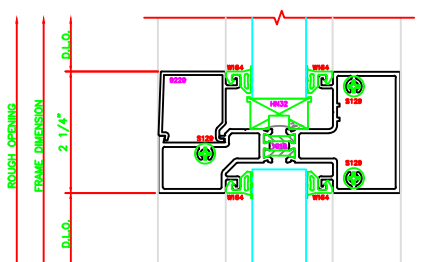

400	JAMB
	403
	SCREW SPLINE

600	VERTICAL
	403
	SCREW SPLINE

601	EXPANSION VERTICAL
	403
	SCREW SPLINE

401	JAMB
	403
	SCREW SPLINE

101	O.G. HEAD
	403
	SCREW SPLINE

501	O.G. HORIZONTAL
	403
	SCREW SPLINE

201	O.G. SILL
	403
	SCREW SPLINE