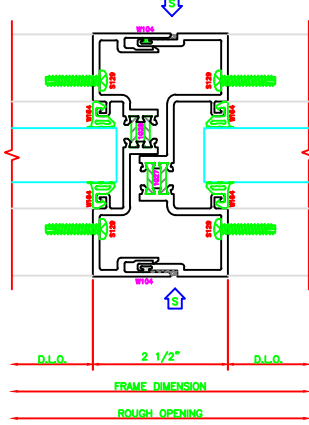

400	JAMB
	403
	SCREW SPLINE

600	VERTICAL
	403
	SCREW SPLINE

601	EXPANSION VERTICAL
	403
	SCREW SPLINE

401	JAMB
	403
	SCREW SPLINE

101	O.G. HEAD
	403
	SCREW SPLINE

501	O.G. HORIZONTAL
	403
	SCREW SPLINE

201	O.G. SILL
	403
	SCREW SPLINE