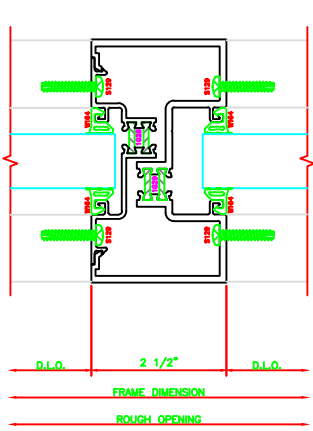

400	JAMB
	403
	SCREW SPLINE

600	VERTICAL
	403
	SCREW SPLINE

601	EXPANSION VERTICAL
	403
	SCREW SPLINE

401	JAMB
	403
	SCREW SPLINE

101	O.G. HEAD
	403
	SCREW SPLINE

501	O.G. HORIZONTAL
	403
	SCREW SPLINE

201	O.G. SILL
	403
	SCREW SPLINE