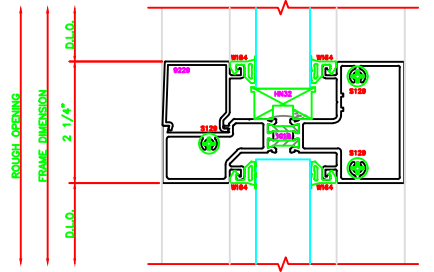

400	JAMB
	403
	SCREW SPLINE

600	VERTICAL
	403
	SCREW SPLINE

601	EXPANSION VERTICAL
	403
	SCREW SPLINE

401	JAMB
	403
	SCREW SPLINE

101	O.G. HEAD
	403
	SCREW SPLINE

501	O.G. HORIZONTAL
	403
	SCREW SPLINE

201	O.G. SILL
	403
	SCREW SPLINE