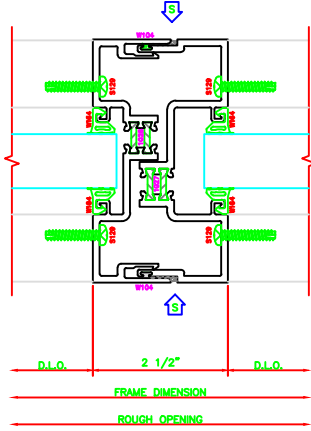

400	JAMB
	403
	SCREW SPLINE

600	VERTICAL
	403
	SCREW SPLINE

601	EXPANSION VERTICAL
	403
	SCREW SPLINE

401	JAMB
	403
	SCREW SPLINE

101	O.G. HEAD
	403
	SCREW SPLINE

501	O.G. HORIZONTAL
	403
	SCREW SPLINE

201	O.G. SILL
	403
	SCREW SPLINE