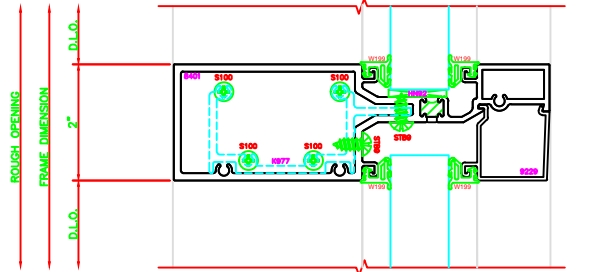

406	I.G. JAMB
406	6 1/2"
	SHEARBLOCK

603	I.G. VERT.
406	6 1/2"
	SHEARBLOCK

407	I.G. JAMB
406	6 1/2"
	SHEARBLOCK

103	I.G. HEAD
406	6 1/2"
	SHEARBLOCK

503	I.G. HORZ
406	6 1/2"
	SHEARBLOCK

203	I.G. SILL
406	6 1/2"
	SHEARBLOCK