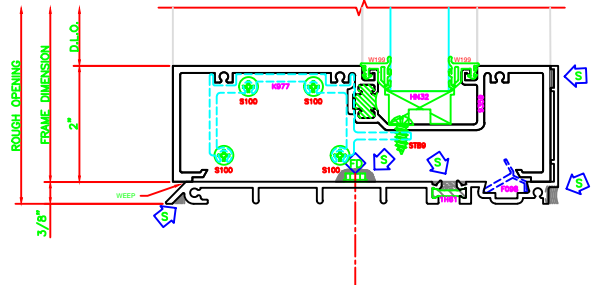

406	I.G. JAMB
406	6 1/2"
	SHEARBLOCK

603	I.G. VERT.
406	6 1/2"
	SHEARBLOCK

407	I.G. JAMB
406	6 1/2"
	SHEARBLOCK

103	I.G. HEAD
406	6 1/2"
	SHEARBLOCK

503	I.G. HORZ
406	6 1/2"
	SHEARBLOCK

203	I.G. SILL
406	6 1/2"
	SHEARBLOCK