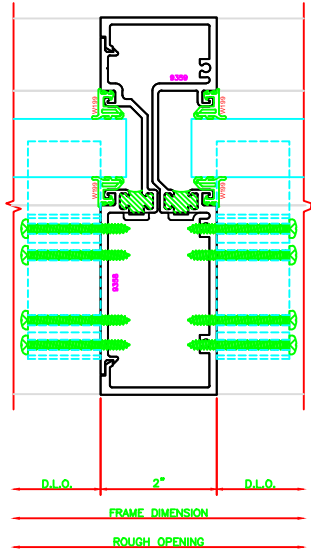

406	I.G. JAMB
406	6 1/2"
	SHEARBLOCK

603	I.G. VERT.
406	6 1/2"
	SHEARBLOCK

407	I.G. JAMB
406	6 1/2"
	SHEARBLOCK

103	I.G. HEAD
406	6 1/2"
	SHEARBLOCK

503	I.G. HORZ
406	6 1/2"
	SHEARBLOCK

203	I.G. SILL
406	6 1/2"
	SHEARBLOCK